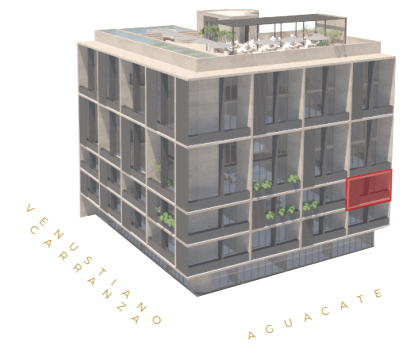

VARIA LIVING  
designed to inspire

DEPARTAMENTO  
201

ÁREA INTERIOR	87.43 M <sup>2</sup>
ÁREA EXTERIOR	21.82 M <sup>2</sup>
ÁREA TOTAL	109.25 M <sup>2</sup>

\* SPECIFICATIONS: THESE PLANS MAY BE SUBJECT TO MINOR CHANGES AND/OR SMALL ADJUSTMENTS IN MEASUREMENTS, DIMENSION AND LAYOUTS DUE TO TECHNICAL IN THE COURSE OF THE PHYSICAL CONSTRUCTION