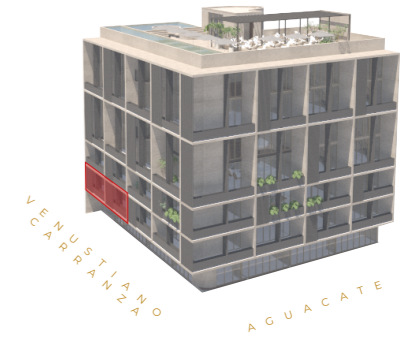

VARIA LIVING  
designed to inspire

DEPARTAMENTO  
104

ÁREA INTERIOR 112.87 M<sup>2</sup>  
 ÁREA EXTERIOR 33.91M<sup>2</sup>  
 ÁREA TOTAL 146.78 M<sup>2</sup>

\* SPECIFICATIONS: THESE PLANS MAY BE SUBJECT TO MINOR CHANGES AND/OR SMALL ADJUSTMENTS IN MEASUREMENTS, DIMENSION AND LAYOUTS DUE TO TECHNICAL REASONS IN THE COURSE OF THE PHYSICAL CONSTRUCTION