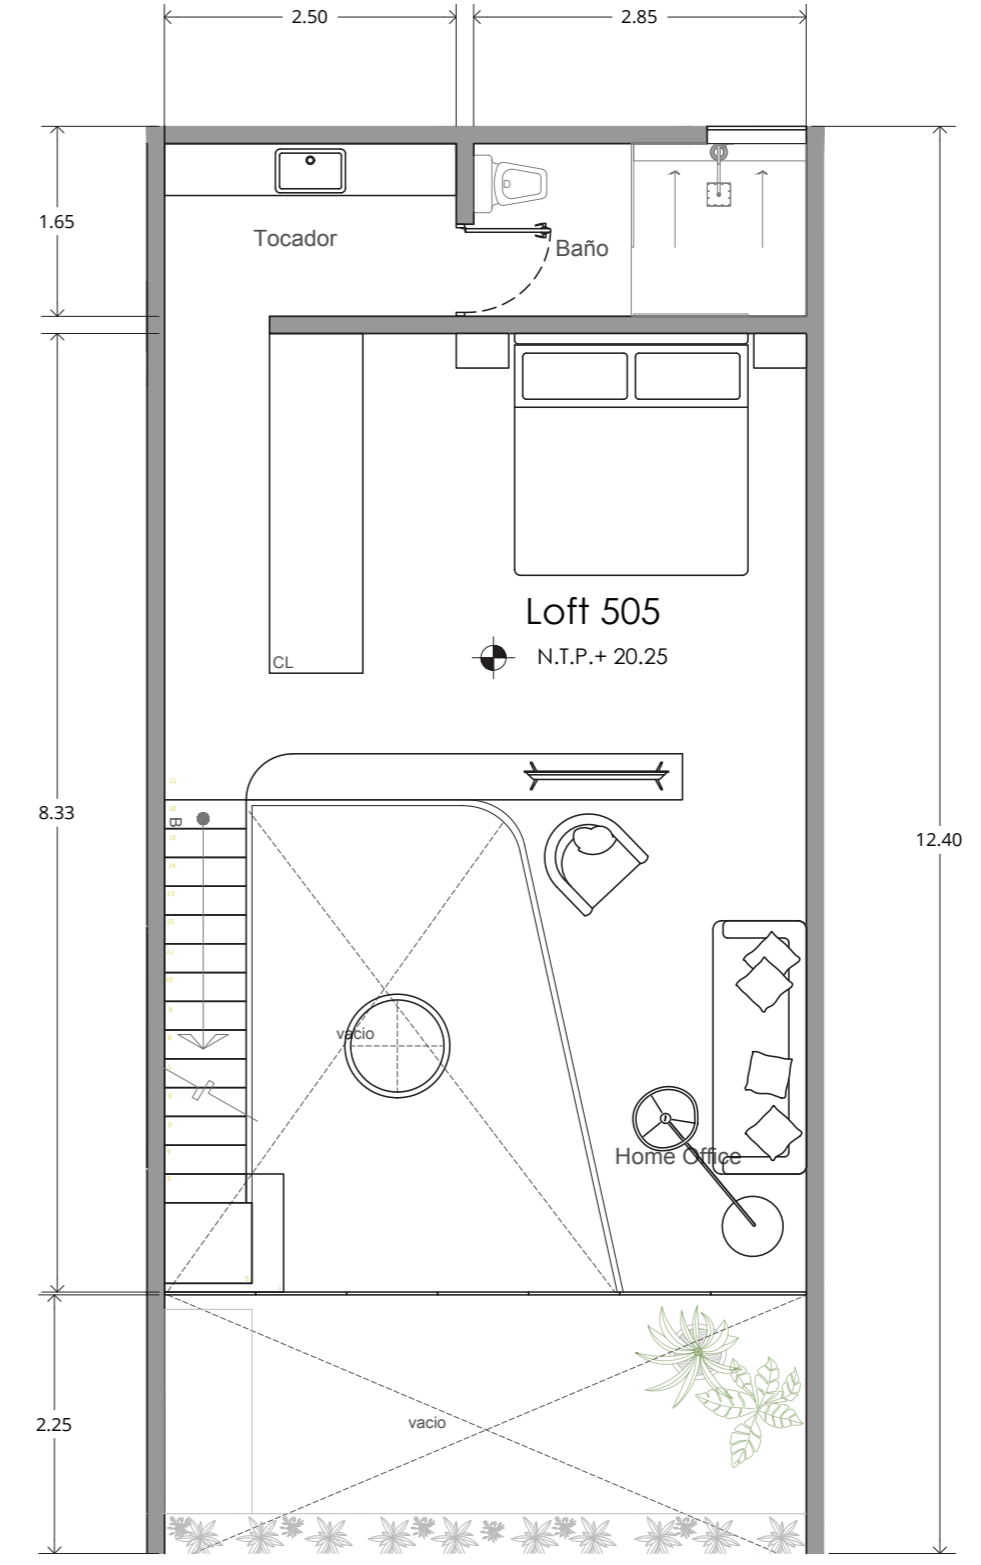

VARIA LIVING

designed to inspire

*MOBILIARIO DECORATIVO NO INLCUIDO
CONTRABARRA NO INLCUIDA
MUEBLE GRILL/ GRILL NO INLCUIDO

LOFT 505

ÁREA INTERIOR PB	51.41M ²
ÁREA INTERIOR NIVEL 1	41.14M ²
ÁREA EXTERIOR	12.69M ²
ÁREA TOTAL	105.24M ²

* SPECIFICATIONS: THESE PLANS MAY BE SUBJECT TO MINOR CHANGES AND/OR SMALL ADJUSTMENTS IN MEASUREMENTS, DIMENSION AND LAYOUTS DUE TO TECHNICAL REASONS IN THE COURSE OF THE PHYSICAL CONSTRUCTION

DESARROLLADORA
WHITE GROUP