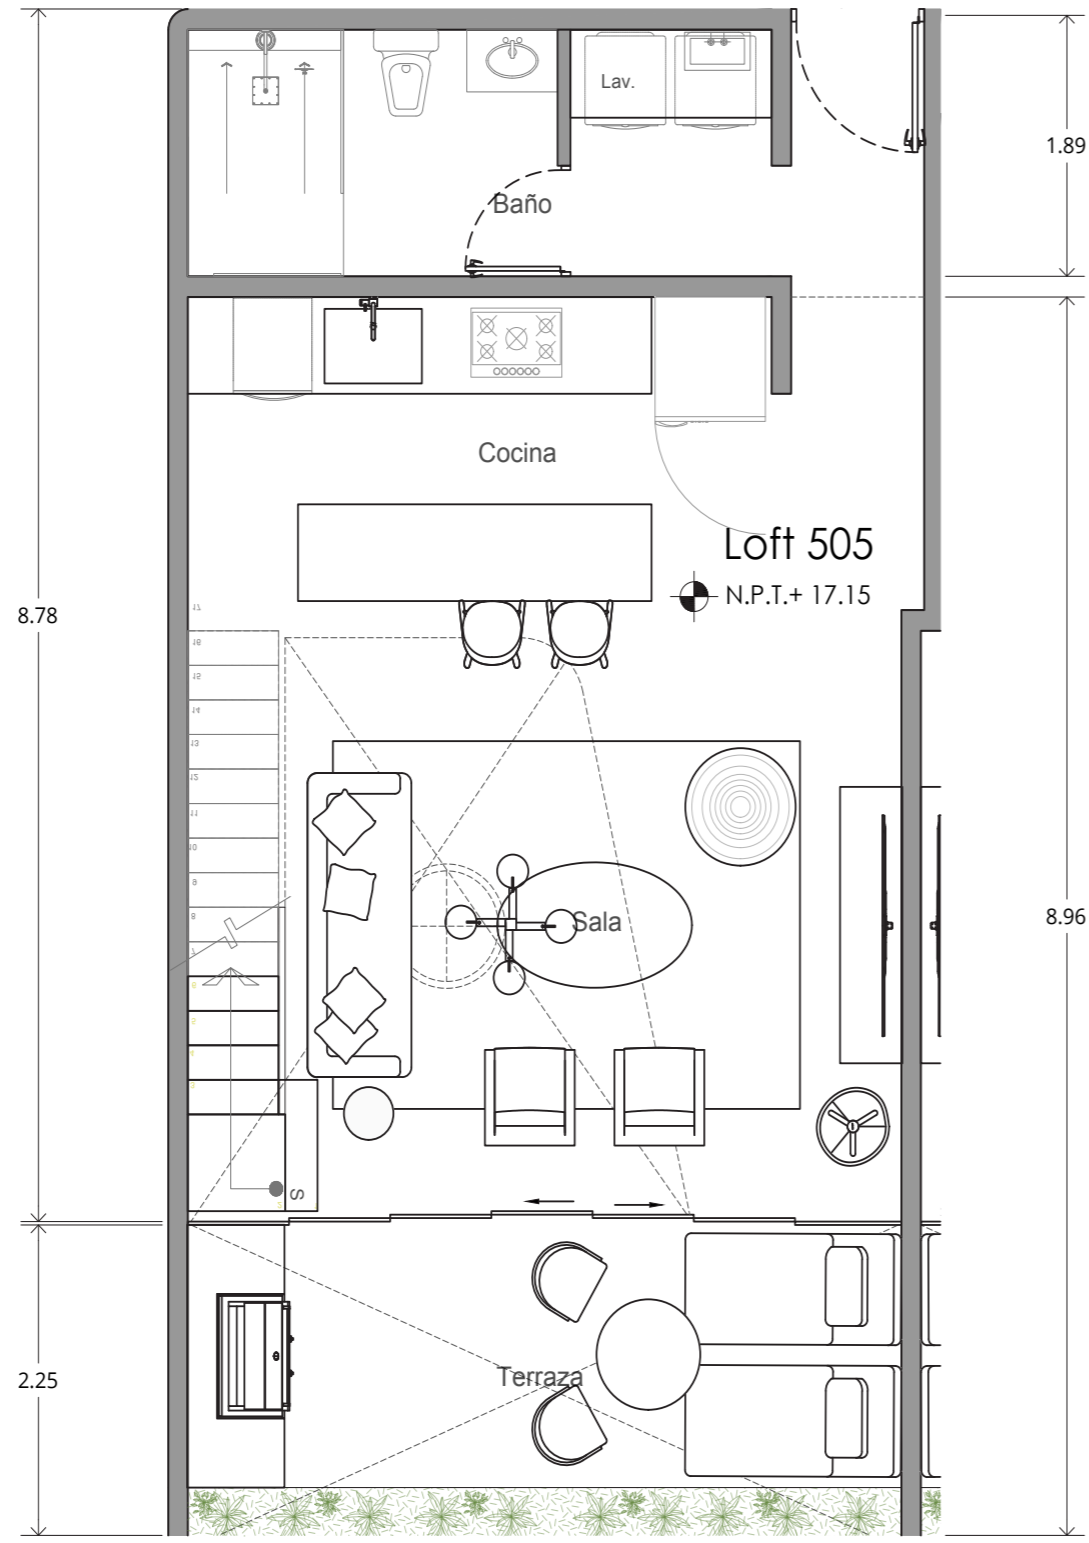

VARIA LIVING

designed to inspire

*MOBILIARIO DECORATIVO NO INLCUIDO
CONTRABARRA NO INLCUIDA
MUEBLE GRILL/ GRILL NO INLCUIDO

LOFT 505

ÁREA INTERIOR PB	51.41M ²
ÁREA INTERIOR NIVEL 1	41.14M ²
ÁREA EXTERIOR	12.69M ²
ÁREA TOTAL	105.24M ²

* SPECIFICATIONS: THESE PLANS MAY BE SUBJECT TO MINOR CHANGES AND/OR SMALL ADJUSTMENTS IN MEASUREMENTS, DIMENSION AND LAYOUTS DUE TO TECHNICAL REASONS IN THE COURSE OF THE PHYSICAL CONSTRUCTION

DESARROLLADORA
WHITE GROUP