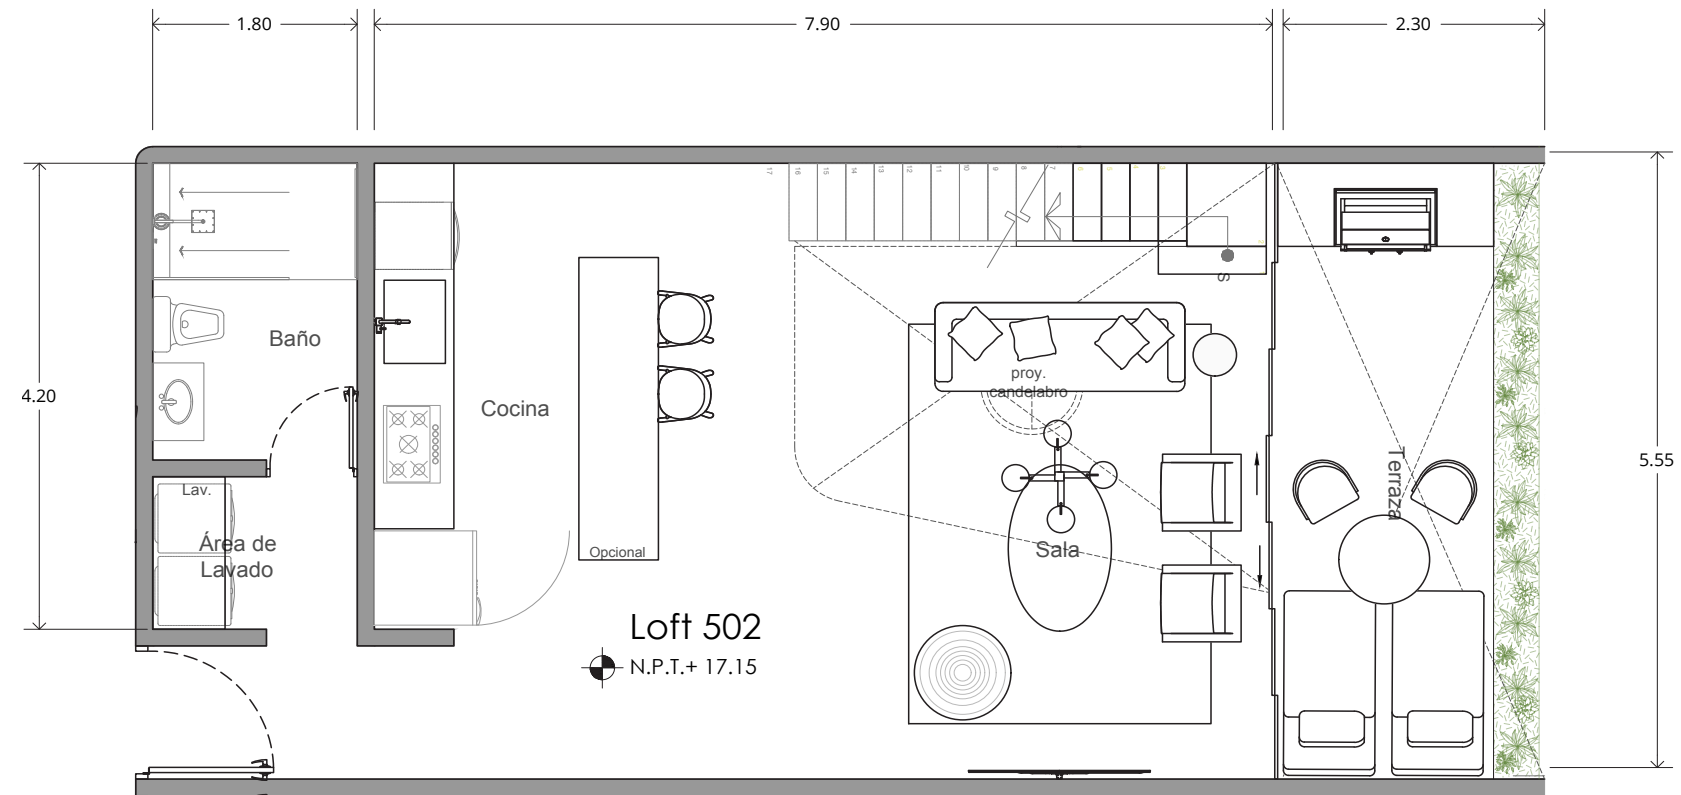

VARIA LIVING

designed to inspire

*MOBILIARIO DECORATIVO NO INLCUIDO
CONTRABARRA NO INLCUIDA
MUEBLE GRILL/ GRILL NO INLCUIDO

LOFT 502

ÁREA INTERIOR PB	56.76 M2
ÁREA INTERIOR NIVEL 1	50.22 M2
ÁREA EXTERIOR	13.76 M2
ÁREA TOTAL	120.74 M2

* SPECIFICATIONS: THESE PLANS MAY BE SUBJECT TO MINOR CHANGES AND/OR SMALL ADJUSTMENTS IN MEASUREMENTS, DIMENSION AND LAYOUTS DUE TO TECHNICAL REASONS PRESENTED IN THE COURSE OF THE PHYSICAL CONSTRUCTION