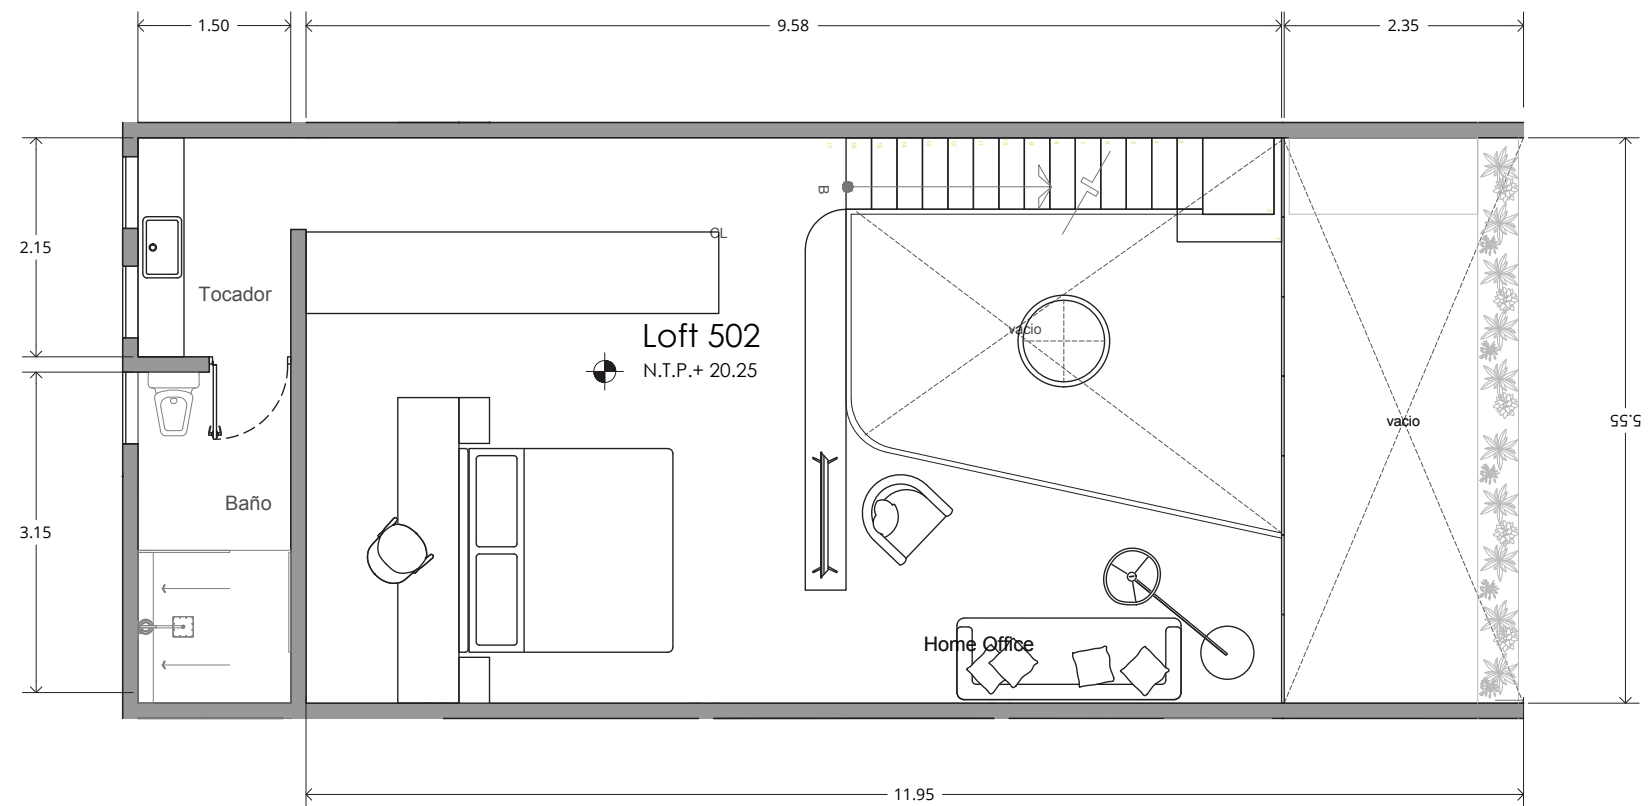

VARIA LIVING

designed to inspire

*MOBILIARIO DECORATIVO NO INLCUIDO
CONTRABARRA NO INLCUIDA
MUEBLE GRILL/ GRILL NO INLCUIDO

LOFT 502

ÁREA INTERIOR PB	56.76 M2
ÁREA INTERIOR NIVEL 1	50.22 M2
ÁREA EXTERIOR	13.76 M2
ÁREA TOTAL	120.74 M2

* SPECIFICATIONS: THESE PLANS MAY BE SUBJECT TO MINOR CHANGES AND/OR SMALL ADJUSTMENTS IN MEASUREMENTS, DIMENSION AND LAYOUTS DUE TO TECHNICAL REASONS PRESENTED IN THE COURSE OF THE PHYSICAL CONSTRUCTION