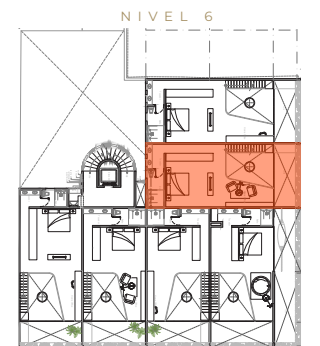

VARIA LIVING

designed to inspire

*MOBILIARIO DECORATIVO NO INLCUIDO
CONTRABARRA NO INLCUIDA
MUEBLE GRILL/ GRILL NO INLCUIDO

LOFT 502

ÁREA INTERIOR PB	56.76 M2
ÁREA INTERIOR NIVEL 1	50.22 M2
ÁREA EXTERIOR	13.76 M2
ÁREA TOTAL	120.74 M2

* SPECIFICATIONS: THESE PLANS MAY BE SUBJECT TO MINOR CHANGES AND/OR SMALL ADJUSTMENTS IN MEASUREMENTS, DIMENSION AND LAYOUTS DUE TO TECHNICAL REASONS PRESENTED IN THE COURSE OF THE PHYSICAL CONSTRUCTION