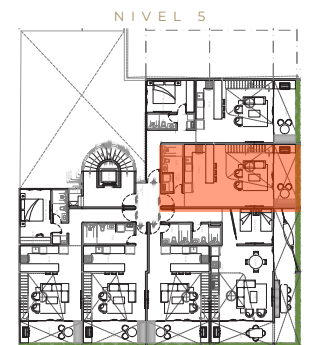

VARIA LIVING

designed to inspire

*MOBILIARIO DECORATIVO NO INLCUIDO
CONTRABARRA NO INLCUIDA
MUEBLE GRILL/ GRILL NO INLCUIDO

LOFT 502

ÁREA INTERIOR PB	56.76 M2
ÁREA INTERIOR NIVEL 1	50.22 M2
ÁREA EXTERIOR	13.76 M2
ÁREA TOTAL	120.74 M2

* SPECIFICATIONS: THESE PLANS MAY BE SUBJECT TO MINOR CHANGES AND/OR SMALL ADJUSTMENTS IN MEASUREMENTS, DIMENSION AND LAYOUTS DUE TO TECHNICAL REASONS PRESENTED IN THE COURSE OF THE PHYSICAL CONSTRUCTION