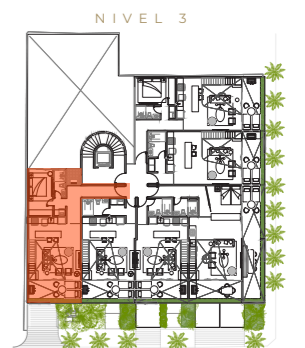

VARIA LIVING

designed to inspire

*MOBILIARIO DECORATIVO NO INLCUIDO
CONTRABARRA NO INLCUIDA
MUEBLE GRILL/ GRILL NO INLCUIDO

LOFT 306

ÁREA INTERIOR PB	70.79 M2
ÁREA INTERIOR NIVEL	49.99 M2
ÁREA EXTERIOR	12.65 M2
ÁREA TOTAL	133.43 M2

* SPECIFICATIONS: THESE PLANS MAY BE SUBJECT TO MINOR CHANGES AND/OR SMALL ADJUSTMENTS IN MEASUREMENTS, DIMENSION AND LAYOUTS DUE TO TECHNICAL IN THE COURSE OF THE PHYSICAL CONSTRUCTION

DESARROLLADORA
X WHITE GROUP