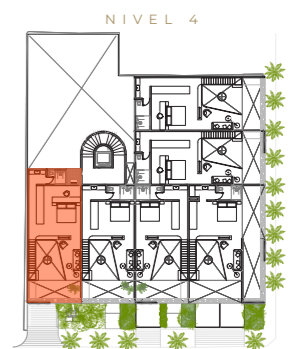

VARIA LIVING

designed to inspire

*MOBILIARIO DECORATIVO NO INLCUIDO
CONTRABARRA NO INLCUIDA
MUEBLE GRILL/ GRILL NO INLCUIDO

LOFT 306

ÁREA INTERIOR PB	70.79 M2
ÁREA INTERIOR NIVEL	49.99 M2
ÁREA EXTERIOR	12.65 M2
ÁREA TOTAL	133.43 M2

* SPECIFICATIONS: THESE PLANS MAY BE SUBJECT TO MINOR CHANGES AND/OR SMALL ADJUSTMENTS IN MEASUREMENTS, DIMENSION AND LAYOUTS DUE TO TECHNICAL IN THE COURSE OF THE PHYSICAL CONSTRUCTION

DESARROLLADORA
X WHITE GROUP