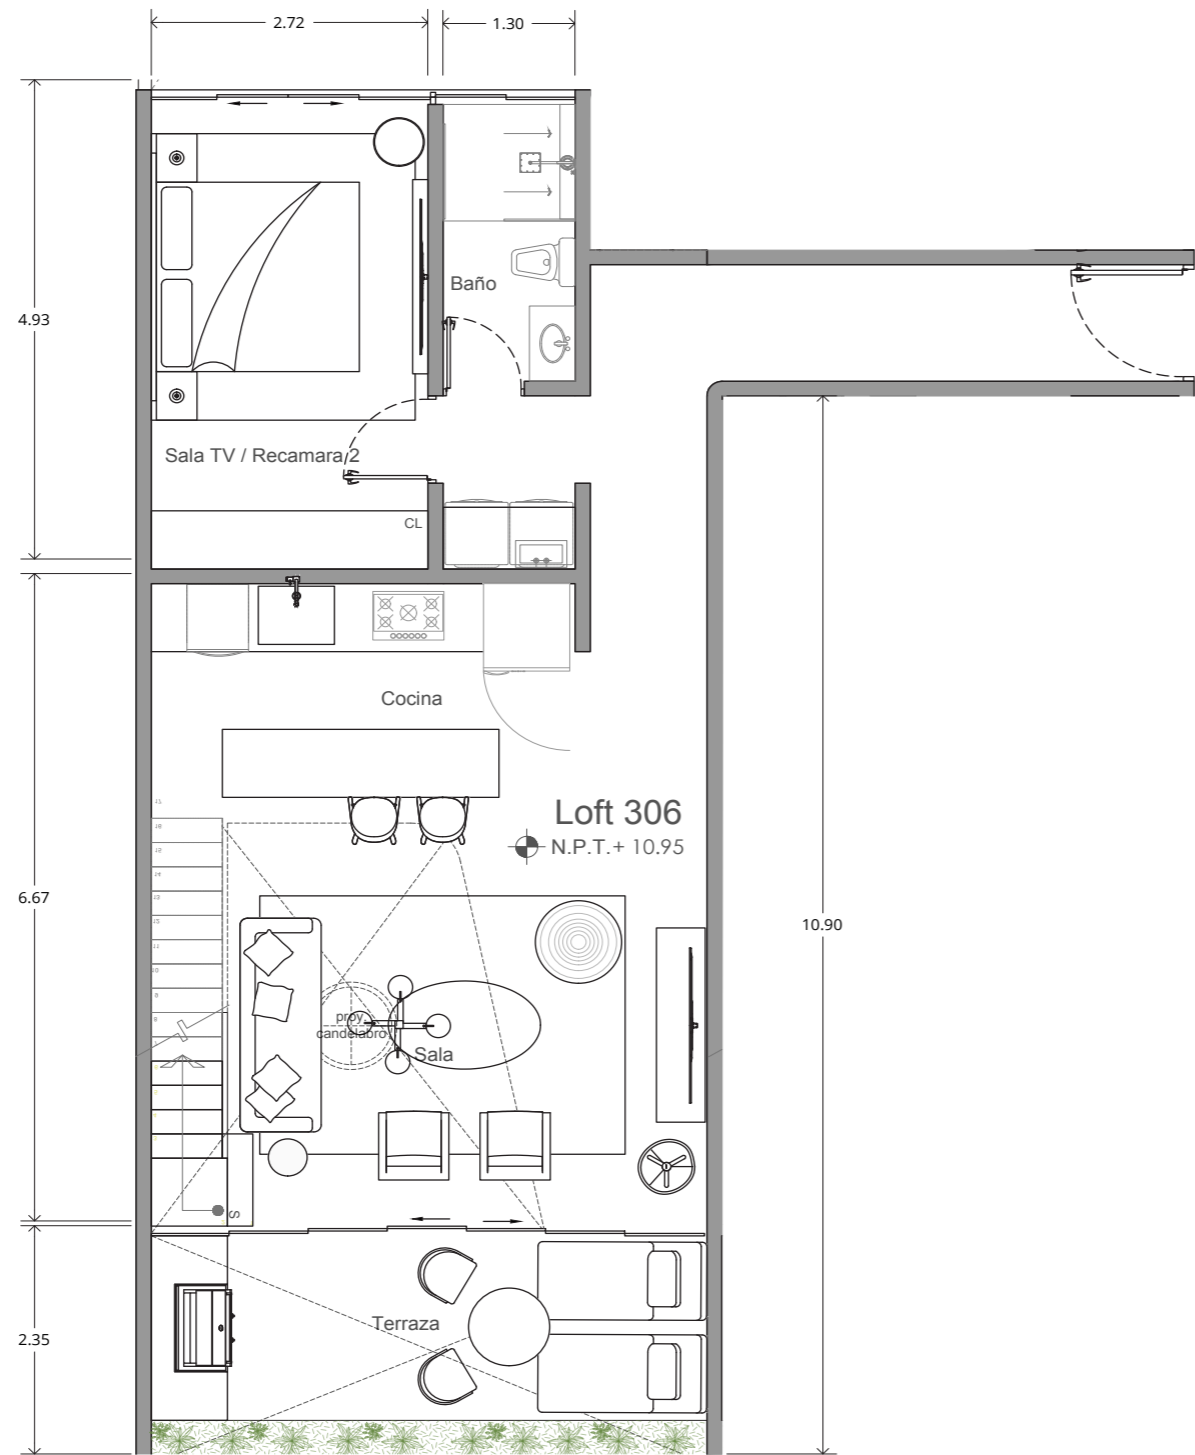

VARIA LIVING

designed to inspire

*MOBILIARIO DECORATIVO NO INLCUIDO
CONTRABARRA NO INLCUIDA
MUEBLE GRILL/ GRILL NO INLCUIDO

LOFT 306

ÁREA INTERIOR PB	70.79 M2
ÁREA INTERIOR NIVEL	49.99 M2
ÁREA EXTERIOR	12.65 M2
ÁREA TOTAL	133.43 M2

* SPECIFICATIONS: THESE PLANS MAY BE SUBJECT TO MINOR CHANGES AND/OR SMALL ADJUSTMENTS IN MEASUREMENTS, DIMENSION AND LAYOUTS DUE TO TECHNICAL IN THE COURSE OF THE PHYSICAL CONSTRUCTION

DESARROLLADORA
X WHITE GROUP