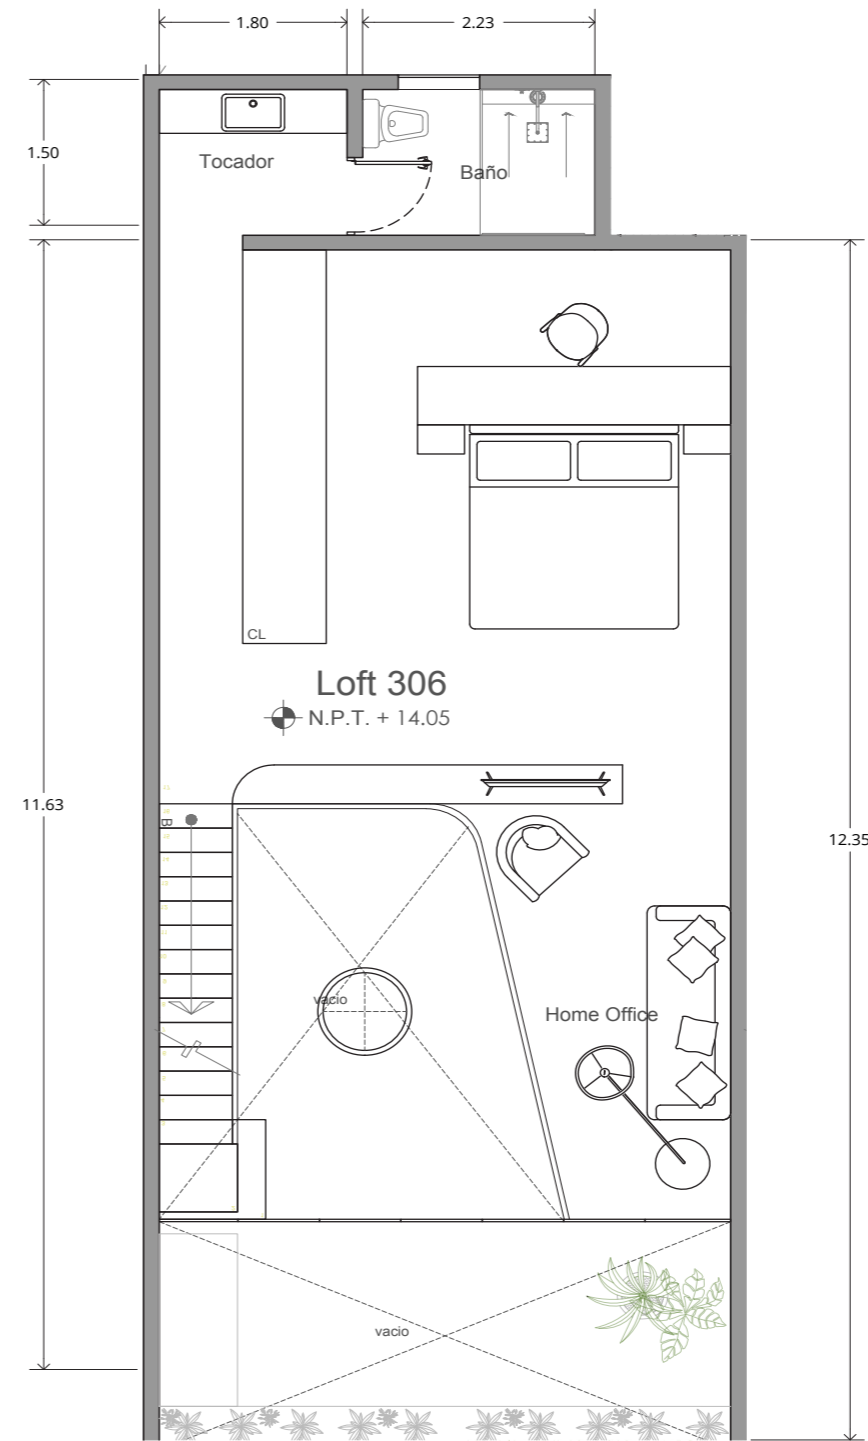

VARIA LIVING

designed to inspire

*MOBILIARIO DECORATIVO NO INLCUIDO
CONTRABARRA NO INLCUIDA
MUEBLE GRILL/ GRILL NO INLCUIDO

LOFT 306

ÁREA INTERIOR PB	70.79 M2
ÁREA INTERIOR NIVEL	49.99 M2
ÁREA EXTERIOR	12.65 M2
ÁREA TOTAL	133.43 M2

* SPECIFICATIONS: THESE PLANS MAY BE SUBJECT TO MINOR CHANGES AND/OR SMALL ADJUSTMENTS IN MEASUREMENTS, DIMENSION AND LAYOUTS DUE TO TECHNICAL IN THE COURSE OF THE PHYSICAL CONSTRUCTION

DESARROLLADORA
X WHITE GROUP