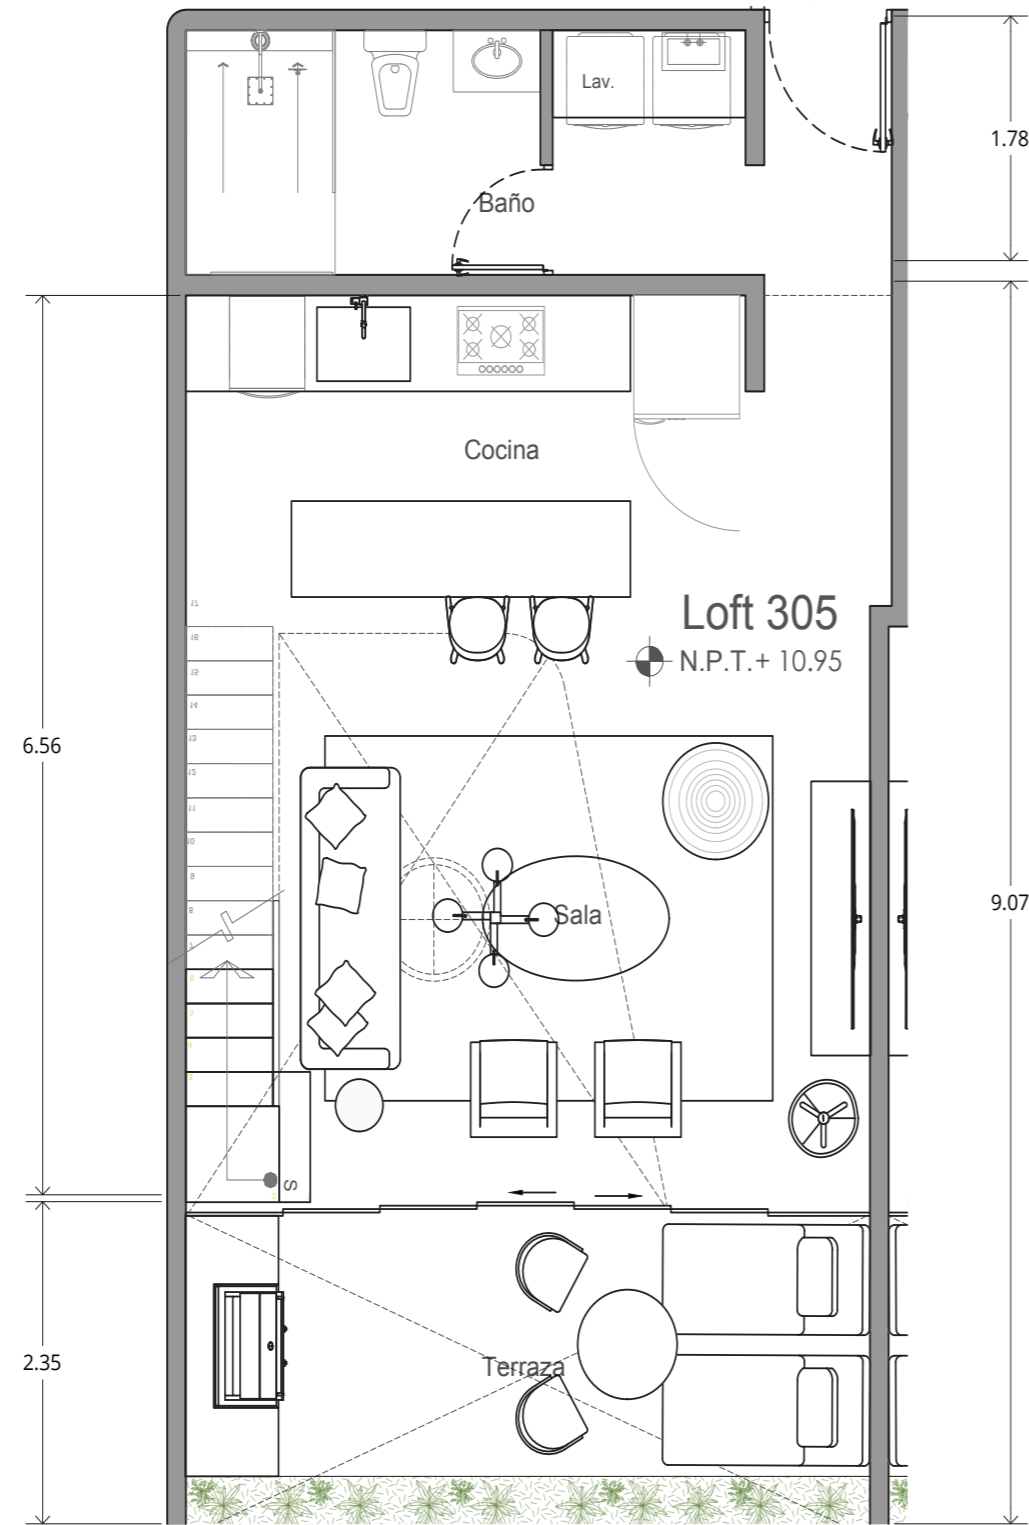

VARIA LIVING

designed to inspire

*MOBILIARIO DECORATIVO NO INCLUIDO
CONTRABARRA NO INCLUIDA
MUEBLE GRILL/ GRILL NO INCLUIDO

LOFT 305

| | |
|-----------------------|----------------------|
| ÁREA INTERIOR PB | 51.41M ² |
| ÁREA INTERIOR NIVEL 1 | 41.14M ² |
| ÁREA EXTERIOR | 12.69M ² |
| ÁREA TOTAL | 105.24M ² |

* SPECIFICATIONS: THESE PLANS MAY BE SUBJECT TO MINOR CHANGES AND/OR SMALL ADJUSTMENTS IN MEASUREMENTS, DIMENSION AND LAYOUTS DUE TO TECHNICAL IN THE COURSE OF THE PHYSICAL CONSTRUCTION

DESARROLLADORA
X WHITE GROUP