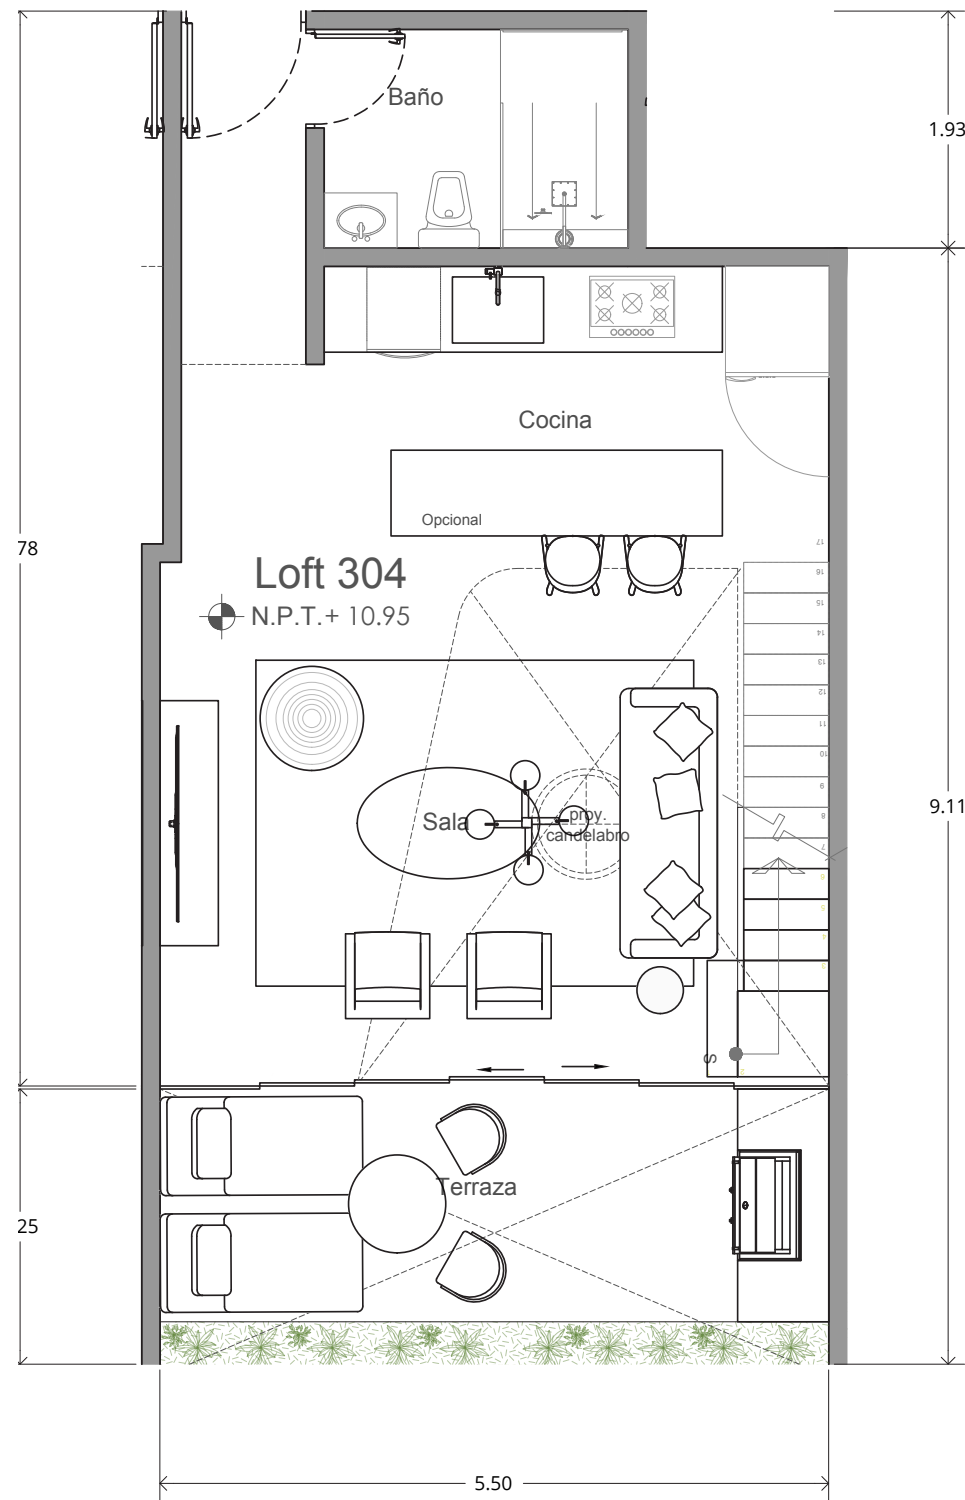

VARIA LIVING

designed to inspire

*MOBILIARIO DECORATIVO NO INCLUIDO
CONTRABARRA NO INCLUIDA
MUEBLE GRILL/ GRILL NO INCLUIDO

LOFT 304

| | |
|-----------------------|-----------|
| ÁREA INTERIOR PB | 46.49 M2 |
| ÁREA INTERIOR NIVEL 1 | 42.12 M2 |
| ÁREA EXTERIOR | 12.66 M2 |
| ÁREA TOTAL | 101.27 M2 |

* SPECIFICATIONS: THESE PLANS MAY BE SUBJECT TO MINOR CHANGES AND/OR SMALL ADJUSTMENTS IN MEASUREMENTS, DIMENSION AND LAYOUTS DUE TO TECHNICAL IN THE COURSE OF THE PHYSICAL CONSTRUCTION

DESARROLLADORA
X WHITE GROUP