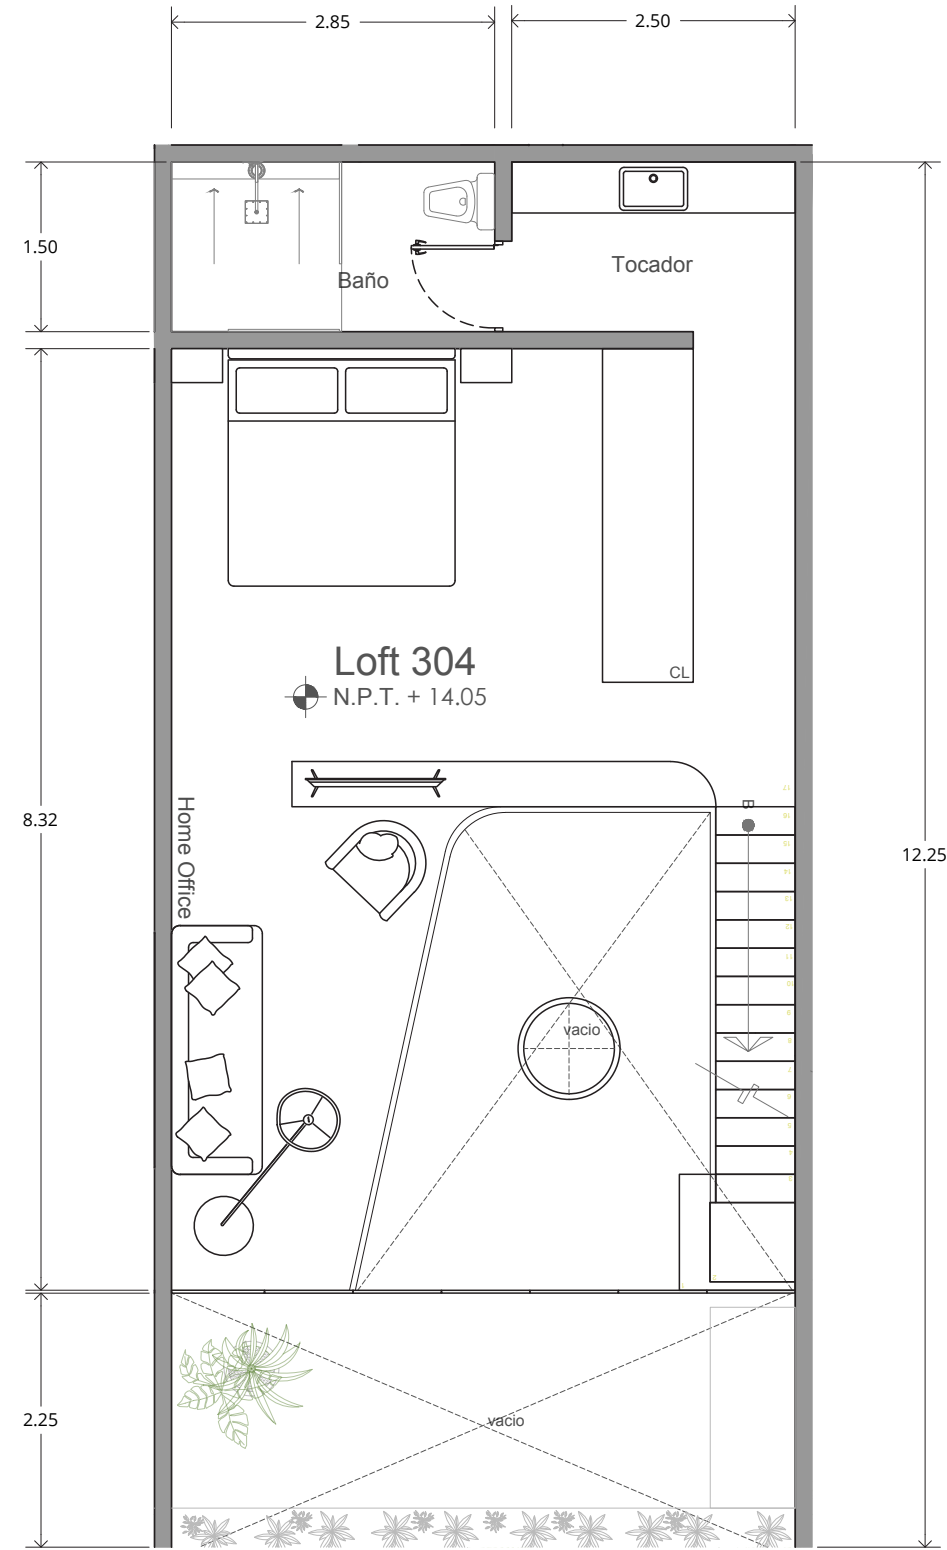

VARIA LIVING

designed to inspire

*MOBILIARIO DECORATIVO NO INCLUIDO
CONTRABARRA NO INCLUIDA
MUEBLE GRILL/ GRILL NO INCLUIDO

LOFT 304

| | |
|-----------------------|-----------|
| ÁREA INTERIOR PB | 46.49 M2 |
| ÁREA INTERIOR NIVEL 1 | 42.12 M2 |
| ÁREA EXTERIOR | 12.66 M2 |
| ÁREA TOTAL | 101.27 M2 |

* SPECIFICATIONS: THESE PLANS MAY BE SUBJECT TO MINOR CHANGES AND/OR SMALL ADJUSTMENTS IN MEASUREMENTS, DIMENSION AND LAYOUTS DUE TO TECHNICAL IN THE COURSE OF THE PHYSICAL CONSTRUCTION

DESARROLLADORA
X WHITE GROUP