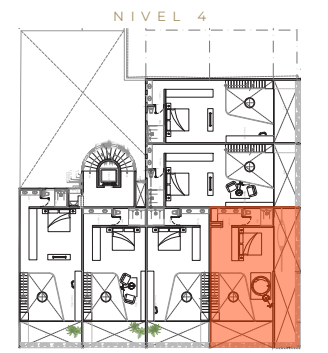

VARIA LIVING

designed to inspire

*MOBILIARIO DECORATIVO NO INCLUIDO
CONTRABARRA NO INCLUIDA
MUEBLE GRILL/ GRILL NO INCLUIDO

LOFT 303

ÁREA INTERIOR PB	64.57 M2
ÁREA INTERIOR NIVEL 1	43.11 M2
ÁREA EXTERIOR	42.36 M2
ÁREA TOTAL	150.04 M2

* SPECIFICATIONS: THESE PLANS MAY BE SUBJECT TO MINOR CHANGES AND/OR SMALL ADJUSTMENTS IN MEASUREMENTS, DIMENSION AND LAYOUTS DUE TO TECHNICAL IN THE COURSE OF THE PHYSICAL CONSTRUCTION

DESARROLLADORA
X WHITE GROUP

DISEÑO
**MAURICIO CEBALLOS
X ARCHITECTS**

VENTAS

ELEGORN REALTORS
VALI ARTA - NAVARIT

* ESPECIFICACIONES: ESTOS PLANOS PUEDEN TENER AJUSTES Y/O MODIFICACIONES EN MEDIDAS, COLINDANCIAS Y DISTRIBUCIÓN POR RAZONES TÉCNICAS PRESENTADAS EN LA EJECUCIÓN DE LA OBRA.