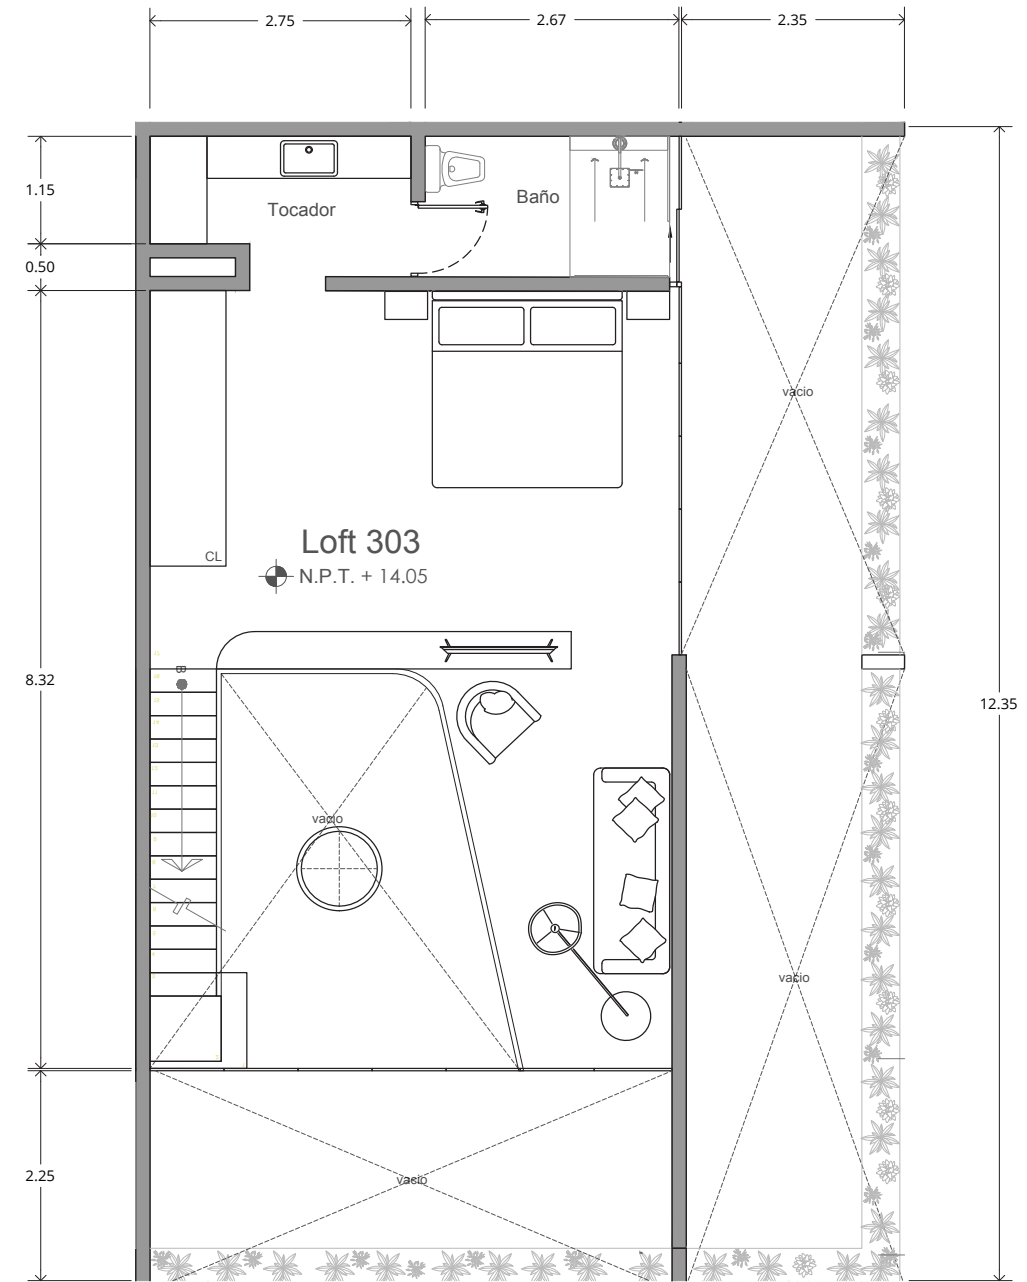

VARIA LIVING

designed to inspire

*MOBILIARIO DECORATIVO NO INCLUIDO
CONTRABARRA NO INCLUIDA
MUEBLE GRILL/ GRILL NO INCLUIDO

LOFT 303

ÁREA INTERIOR PB	64.57 M2
ÁREA INTERIOR NIVEL 1	43.11 M2
ÁREA EXTERIOR	42.36 M2
ÁREA TOTAL	150.04 M2

* SPECIFICATIONS: THESE PLANS MAY BE SUBJECT TO MINOR CHANGES AND/OR SMALL ADJUSTMENTS IN MEASUREMENTS, DIMENSION AND LAYOUTS DUE TO TECHNICAL IN THE COURSE OF THE PHYSICAL CONSTRUCTION

DESARROLLADORA
X WHITE GROUP

DISEÑO
**MAURICIO CEBALLOS
X ARCHITECTS**

VENTAS

ELEGORN REALTORS
VALI ARTA - NAVARIT

* ESPECIFICACIONES: ESTOS PLANOS PUEDEN TENER AJUSTES Y/O MODIFICACIONES EN MEDIDAS, COLINDANCIAS Y DISTRIBUCIÓN POR RAZONES TÉCNICAS PRESENTADAS EN LA EJECUCIÓN DE LA OBRA.