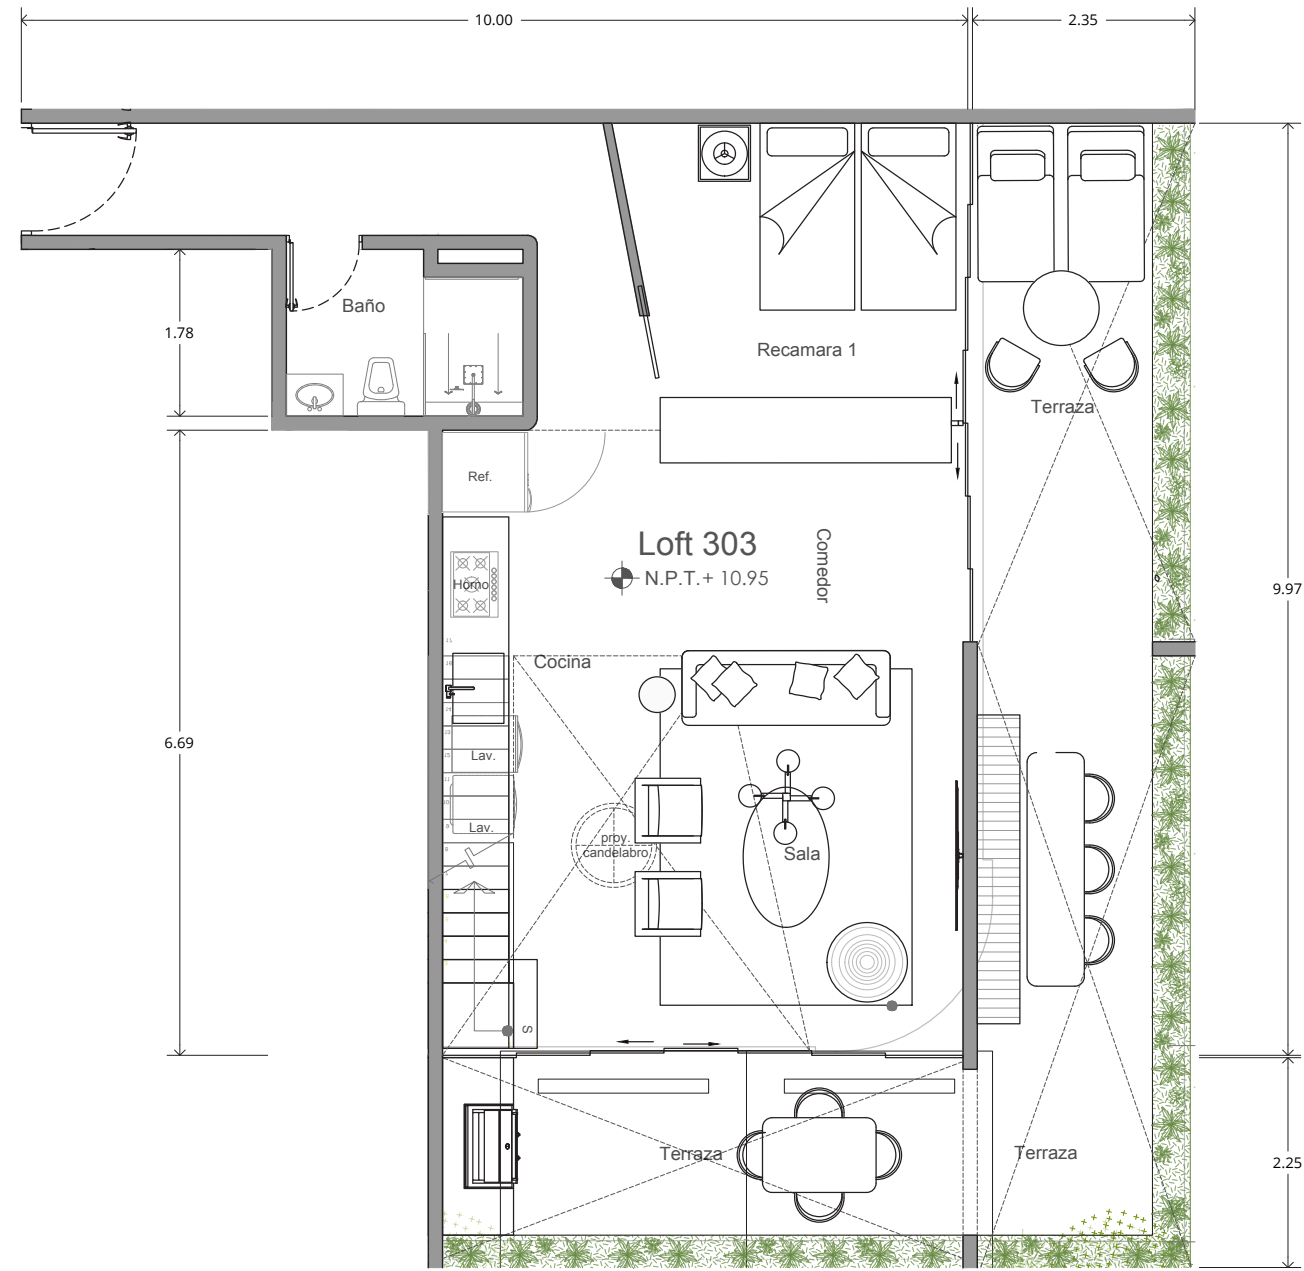

# VARIA LIVING

designed to inspire

\*MOBILIARIO DECORATIVO NO INCLUIDO  
 CONTRABARRA NO INCLUIDA  
 MUEBLE GRILL/ GRILL NO INCLUIDO

## LOFT 303

ÁREA INTERIOR PB	64.57 M2
ÁREA INTERIOR NIVEL 1	43.11 M2
ÁREA EXTERIOR	42.36 M2
ÁREA TOTAL	150.04 M2

\* SPECIFICATIONS: THESE PLANS MAY BE SUBJECT TO MINOR CHANGES AND/OR SMALL ADJUSTMENTS IN MEASUREMENTS, DIMENSION AND LAYOUTS DUE TO TECHNICAL IN THE COURSE OF THE PHYSICAL CONSTRUCTION