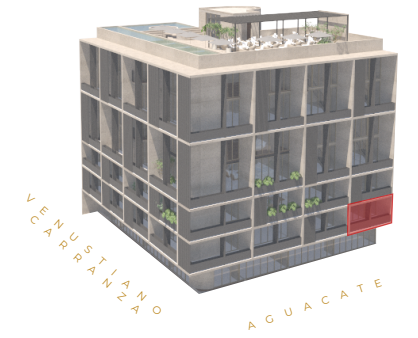

VARIA LIVING  
designed to inspire

DEPARTAMENTO  
101

ÁREA INTERIOR 87.43 M<sup>2</sup>  
 ÁREA EXTERIOR 21.82 M<sup>2</sup>  
 ÁREA TOTAL 109.25 M<sup>2</sup>

\* SPECIFICATIONS: THESE PLANS MAY BE SUBJECT TO MINOR CHANGES AND/OR SMALL ADJUSTMENTS IN MEASUREMENTS, DIMENSION AND LAYOUTS DUE TO TECHNICAL IN THE COURSE OF THE PHYSICAL CONSTRUCTION